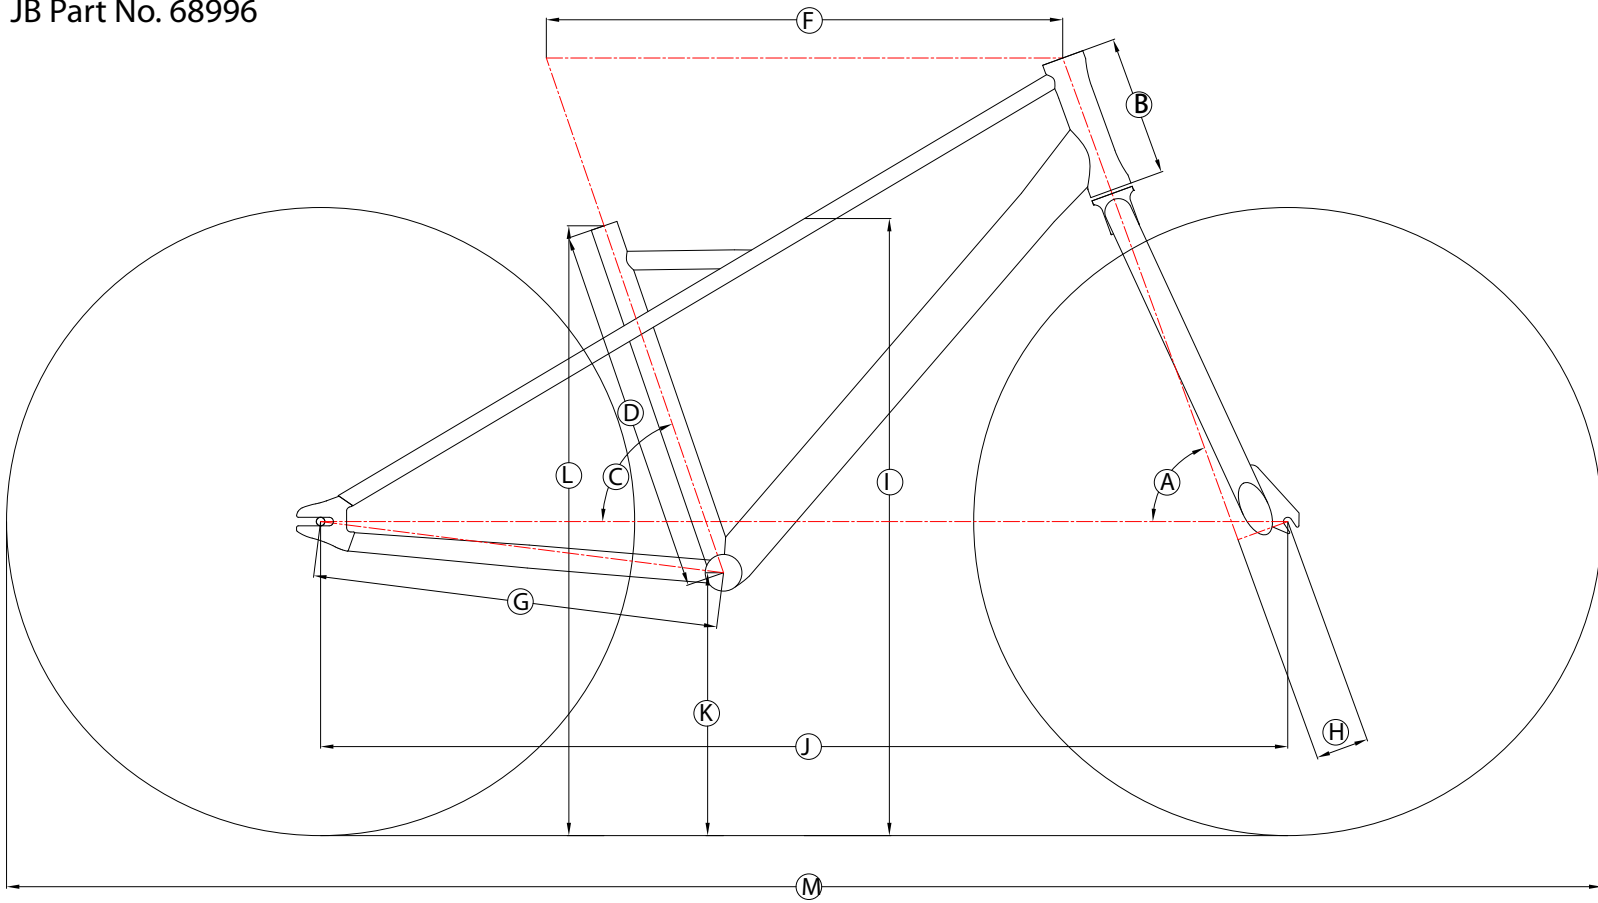

Big Cruz 29'r
 JB Part No. 68996

Frame Size		Men's 17 inch		
		cm	in.	mm
A	Head Tube Angle	70 Deg.	70 Deg.	70 Deg.
B	Head Tube	16.5	6.5	165
C	Seat Tube Angle	71 Deg.	71 Deg.	71 Deg.
D	Seat Tube	43	16.9	430
F	Top Tube (Effective)	57.2	22.5	572
G	Chain Stay	47.6	18.7	476
H	Fork Offset	6.2	2.4	62
I	Standover	72.3	28.4	723
J	Wheelbase	113.3	44.6	1133
K	BB	30.8	12.1	308
L	Seat Tube to Ground	73.2	28.1	715
M	Overall length	179.8	73.6	1869